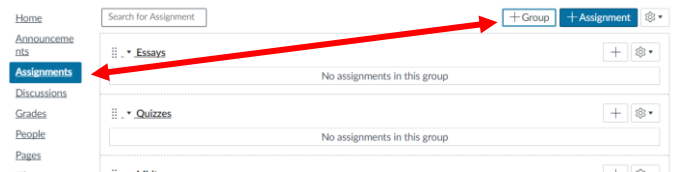

When grades are weighted, some assignments (e.g. Final Exam) or categories of assignments (e.g. Quizzes) count more than others. Refer to your Syllabus to setup weighted grading in Canvas.

The key to setting up weighted grades is to use assignment groups. Then within each weighted assignment group, you can create each individual assignment.

An “assignment” in Canvas generically refers to anything you are grading a student on: quizzes, tests, exams, discussions, papers, participation, etc.

(Sample)

Point System	Points	Weighted Grades	
Essay 1	50	Essays	25%
Essay 2	50		
Quiz 1	25	Quizzes	25%
Quiz 2	25		
Quiz 3	25		
Quiz 4	25		
Midterm	100	Midterm	25%
Final Exam	100	Final Exam	25%
Total	400		100%

1. On the Course Navigation menu, click on **Assignments** and then click on the button, **+Group**: