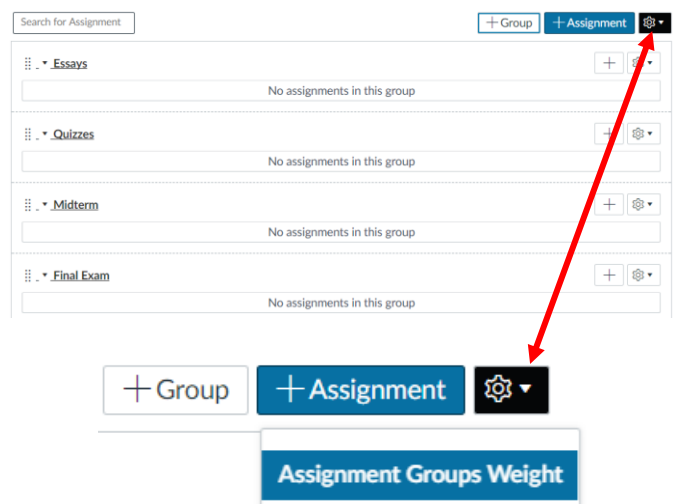

1. On the Course Navigation menu, click on **Assignments** and then click on the button, **+Group**:

2. Create your assignment groups by entering the **Group Name** and then **Save**:

3. After creating all your assignment groups, click on the gear icon (at the upper-right) and select **Assignments Groups Weight**: